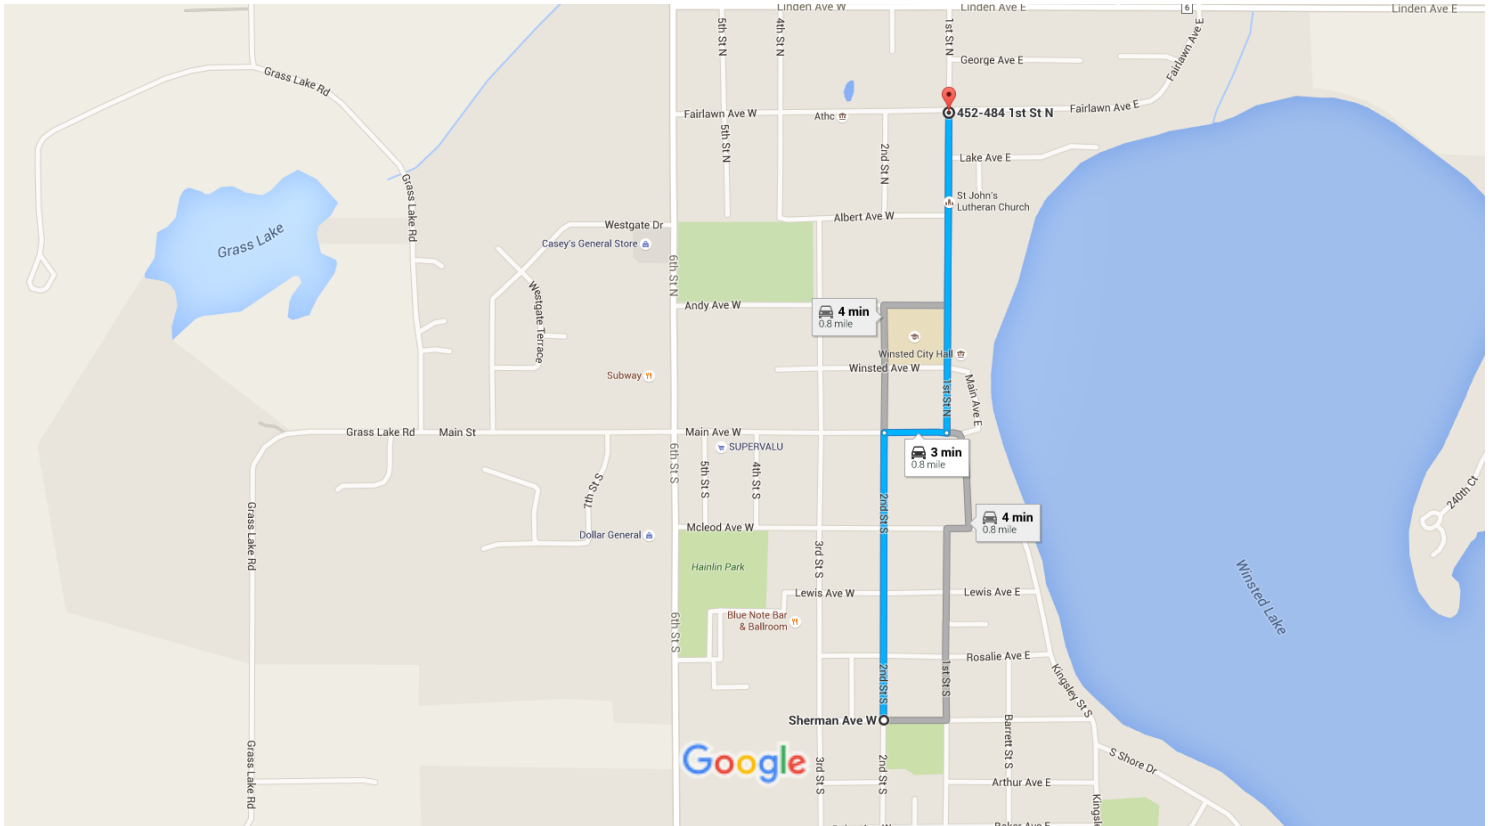

Sherman Ave W, Winsted, MN 55395 to 452-484 1st St N, Winsted, MN 55395 Drive 0.8 mile, 3 min

Map data ©2016 Google 500 ft

Sherman Ave W

Winsted, MN 55395

- ↑ 1. Head north on 2nd St S toward Rosalie Ave W 0.3 mi

- ↘ 2. Turn right onto Main Ave W 390 ft

- ↙ 3. Turn left onto 1st St N 0.4 mi

452-484 1st St N

Winsted, MN 55395

These directions are for planning purposes only. You may find that construction projects, traffic, weather, or other events may cause conditions to differ from the map results, and you should plan your route accordingly. You must obey all signs or notices regarding your route.