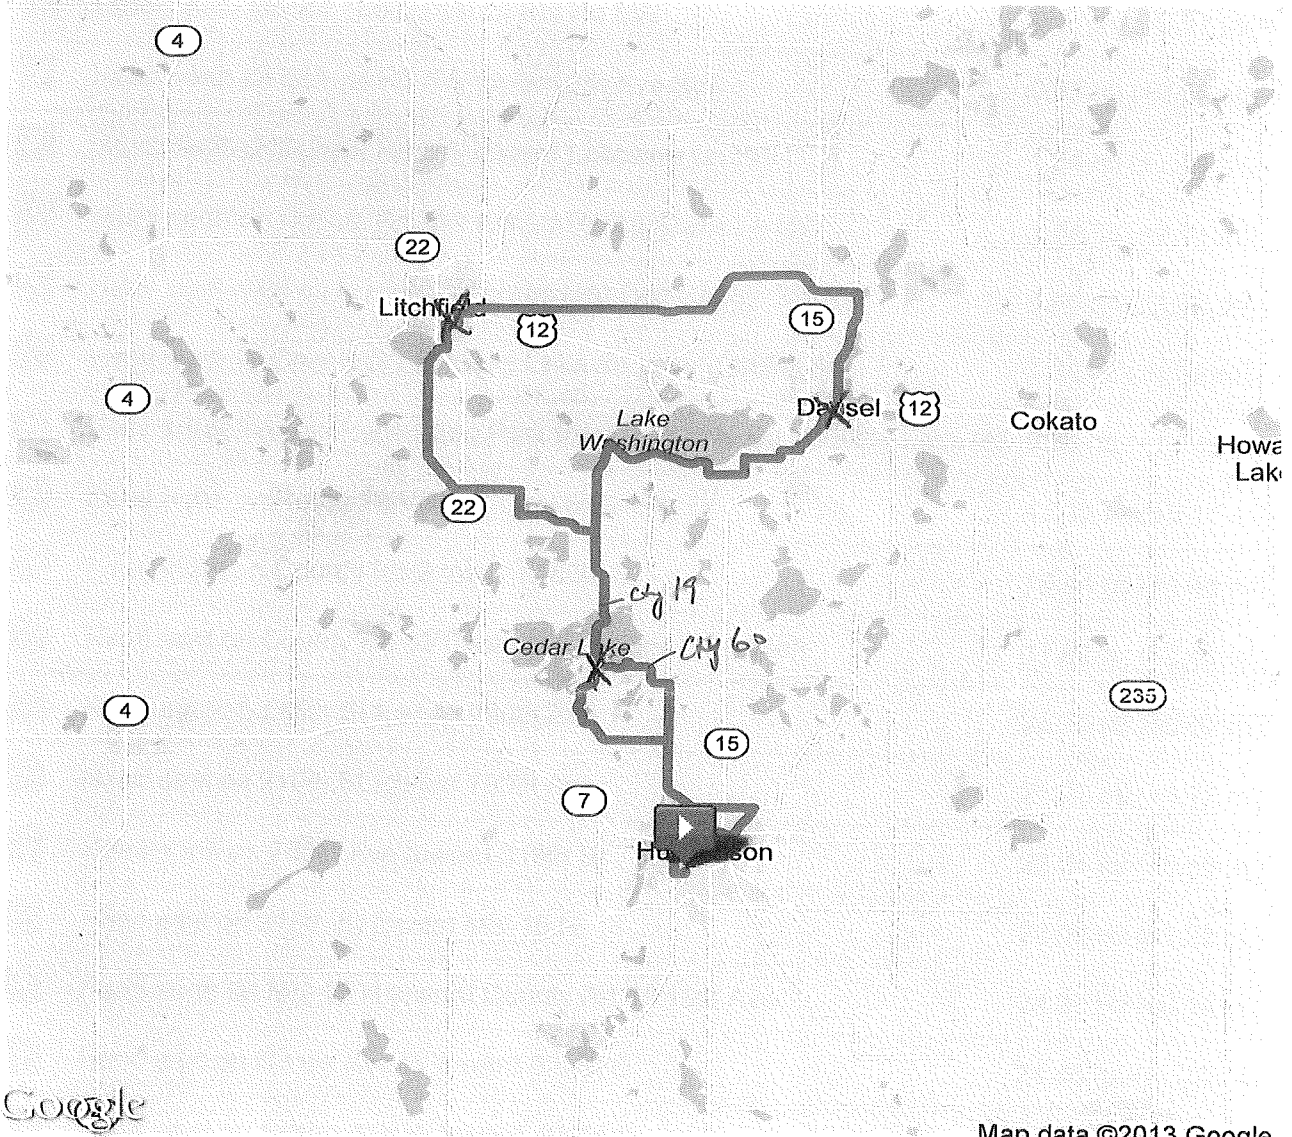

65 Mile Loop
Distance: 68.1 mi
Elevation: 662.73 ft (Max: 1,187.66 ft)

Add Notes Here

mapmyride

Map data ©2013 Google

Water Carnival

Distance: 36.3 mi

Elevation: 236.22 ft (Max: 1,099.08 ft)

Add Notes Here

mapmyride